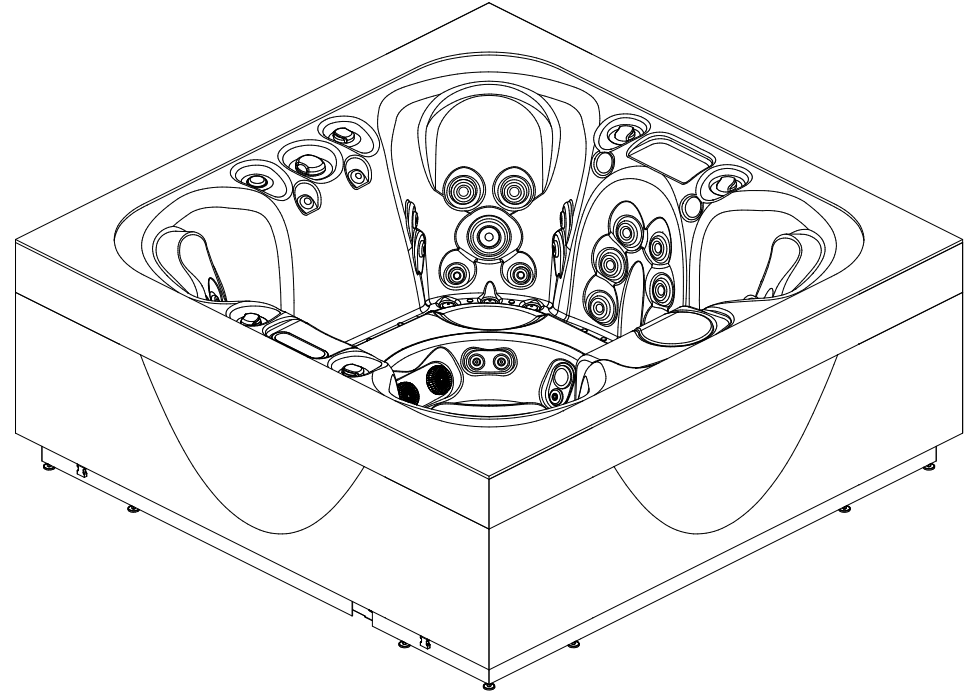

↑
DRAIN
SIDE

↑
ELECTRICAL BOARD CONNECTIONS ACCESS
↑

DRAWN OLEG DODOROV	2018-02-16	 Lagune Spa by Aquatica		
CHECKED				
QA		TITLE		
APPROVED		Lagune Spa by Aquatica		
		SIZE C	DWG NO	REV
		SCALE	SHEET 1 OF 1	